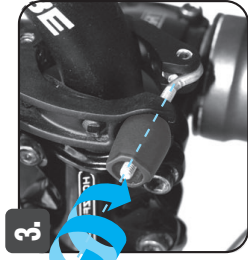

3.

Clipping/unclipping the lamp /
Clippage & déclippage du boîtier lampe

Clipping