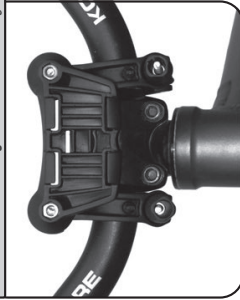

Made in China

Bike handlebar mount for ULTRA headlamps
Fixation guidon gamme ULTRA

105 g

70 g

3 YEAR GUARANTEE

Installing the lamp mount on the handlebars / Installation du support de la lampe sur le guidon

1.

2.

3.

Clipping/unclipping the lamp /
Clippage & déclippage du boîtier lampe

Clipping

Clic!

Unclipping

2

3

Other installation configurations / Autres configurations d'installation

E559100A (190710) recto

Installing the pouch / Installation de la pochette

Configuration n°1

1.

2.

3.