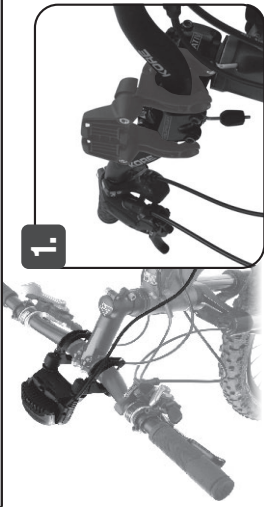

Made in China

Bike handlebar mount for ULTRA headlamps
Fixation guidon gamme ULTRA

105 g

70 g

3 YEAR GUARANTEE

Installing the lamp mount on the handlebars / Installation du support de la lampe sur le guidon

1.

2.

3.

Clipping/unclipping the lamp /
Clippage & déclippage du boîtier lampe

Clipping

Clic!

Unclipping

2