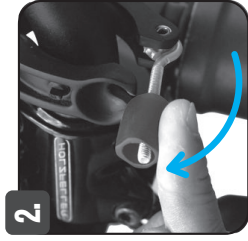

Made in China

Bike handlebar mount for ULTRA headlamps
Fixation guidon gamme ULTRA

105 g

70 g

3 YEAR GUARANTEE

Installing the lamp mount on the handlebars / Installation du support de la lampe sur le guidon

1.

2.

3.

Clipping/unclipping the lamp /
Clippage & déclippage du boîtier lampe

Clipping

Clic!

Unclipping

2

3

Other installation configurations / Autres configurations d'installation

E559100A (190710) recto

Installing the pouch / Installation de la pochette

Configuration n°1

1.

2.

3.

4.

5.

6.

7.

8.

Configuration n°2

1.

2.

3.

4.

5.

www.petzl.com

Latest version

Other languages

Recycled paper

PETZL
ZI, C/Box 106A
38920 Coillies
France
www.petzl.com/contact
ISO 9001
Copyright Petzl

E559100A (190710) verso