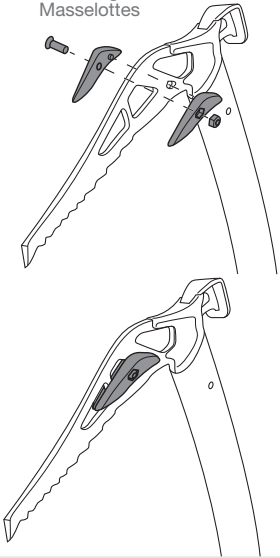

GULLY

CE 0082 UIAA

Ultra lightweight ice axe for technical mountaineering
Piolet ultra léger pour l'alpinisme technique

Accessories Accessoires

2 pick weights + 1 bolt
2 masselottes + 1 vis

U21600

Spare parts Pièces de rechange

TRIGREST

U016A00

Pick weights
Masselottes

TRIGREST

Preparation
Préparation

~~Dry-tooling~~

Adjustment
Ajustement

Positioning
Positionnement