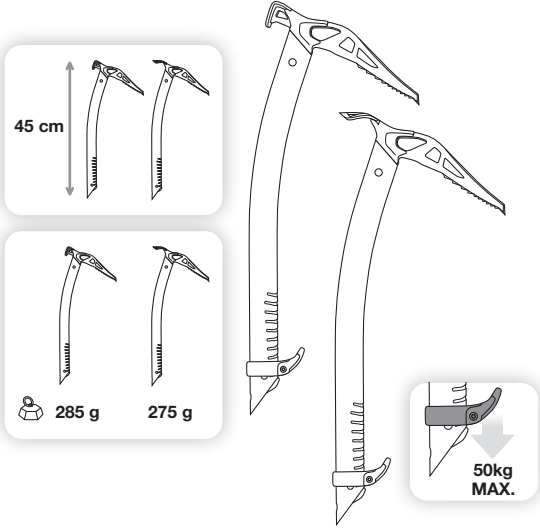

GULLY

CE 0082 UIAA

Ultra lightweight ice axe for technical mountaineering
Piolet ultra léger pour l'alpinisme technique

Accessories Accessoires

2 pick weights + 1 bolt
2 masselottes + 1 vis

U21600

Spare parts Pièces de rechange

TRIGREST

U016A00

Pick weights
Masselottes

TRIGREST

Preparation
Préparation

~~Dry-tooling~~

Adjustment
Ajustement

Positioning
Positionnement