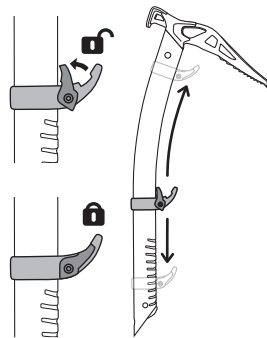

GULLY

CE 0082 UIAA

Ultra lightweight ice axe for technical mountaineering
Piolet ultra léger pour l'alpinisme technique

Accessories Accessoires

2 pick weights + 1 bolt
2 masselottes + 1 vis

U21600

Spare parts Pièces de rechange

TRIGREST

U016A00

Pick weights
Masselottes

TRIGREST

Preparation
Préparation

~~Dry-tooling~~

Adjustment
Ajustement

Positioning
Positionnement