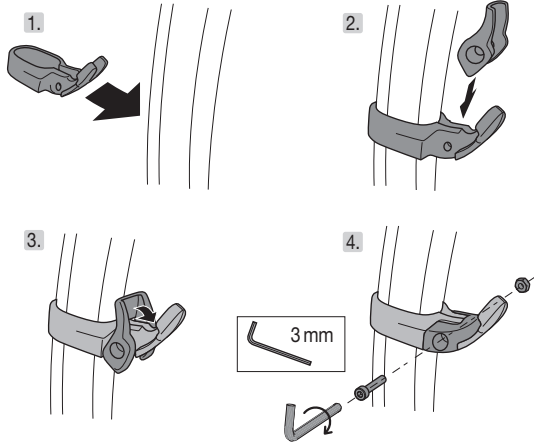

GULLY

CE 0082 UIAA

Ultra lightweight ice axe for technical mountaineering
Piolet ultra léger pour l'alpinisme technique

Accessories Accessoires

2 pick weights + 1 bolt
2 masselottes + 1 vis

U21600

Spare parts Pièces de rechange

TRIGREST

U016A00

Pick weights
Masselottes

TRIGREST

Preparation
Préparation

~~Dry-tooling~~

Adjustment
Ajustement

Positioning
Positionnement