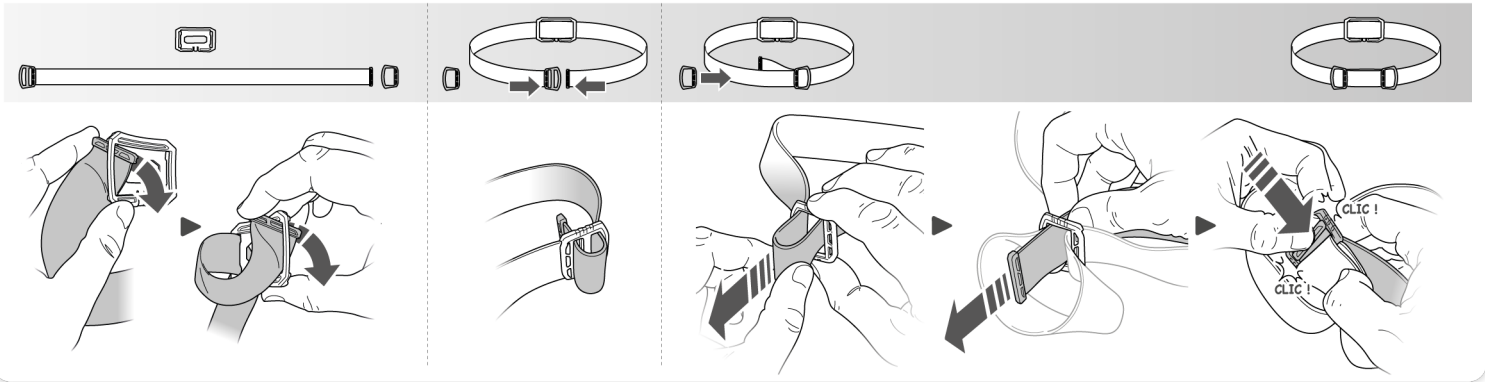

PRO 28mm headband  
Bandeau PRO 28mm

Compatible headlamps  
Lampes compatibles

E0164000A01 (160524)

PETZL  
FR-38920 Crolles  
Cidex 105A  
PETZL.COM  
ISO 9001  
© 2024 Petzl  
Distribution

Sustaining our Community  
Au service de la Communauté  
FONDATION-PETZL.ORG

Mounting on closed-slot plates  
Montage sur platines non fendues

Mounting on open-slot plates  
Montage sur platines fendues