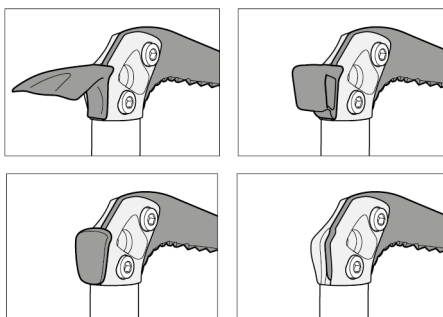

3 year guarantee / Garantie 3 ans

Accessories QUARK - NOMIC - ERGONOMIC
Accessoires QUARK - NOMIC - ERGONOMIC

ICE		Ⓟ CE
PUR'ICE		CE
DRY		Ⓟ CE
PUR'DRY		Ⓟ CE
PANNE		
MARTEAU		
MINIMARTEAU		
MASSELOTES		

Head fitting / Montage de la tête