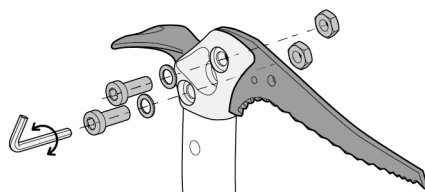

3 year guarantee / Garantie 3 ans

Accessories QUARK - NOMIC - ERGONOMIC
Accessoires QUARK - NOMIC - ERGONOMIC

ICE		Ⓟ CE
PUR'ICE		CE
DRY		Ⓟ CE
PUR'DRY		Ⓟ CE
PANNE		
MARTEAU		
MINIMARTEAU		
MASSELOTES		

Head fitting / Montage de la tête