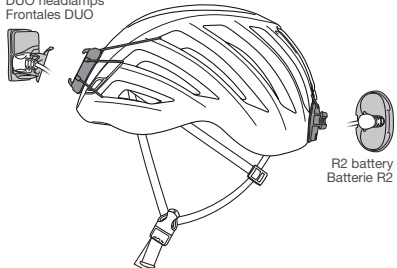

3. Compatibility Compatibilité

Petzl sports helmets > 2023
Casques Petzl sport > 2023

DUO headlamps
Frontales DUO

R2 battery
Batterie R2

Petzl sports helmets > 2023 and other Helmets
Casques Petzl sport > 2023 et autres casques

DUO headlamps
Frontales DUO