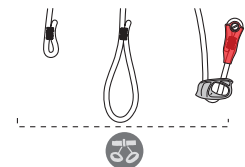

#### Length

Lanyard of specified length can be ordered (in 5 cm increments, from 25 to 200 cm).

#### Terminations

- Sewn termination or girth hitch

- Sewn termination, girth hitch, or ADJUST rope adjuster

- Choice of plastic sheath color (except for the red plastic sheath on the sewn terminations that have the ADJUST rope adjuster):

#### Connection to the Harness

- Small loop or girth hitch

- Small loop, girth hitch, or ADJUST rope adjuster