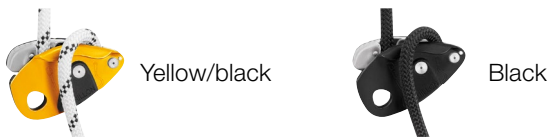

Petzl Custom can customize a work-positioning lanyard from the GRILLON range. You can choose the type of rope (standard or high-strength), the color, and the length (up to 20 meters). You can also choose the color of the device. The lanyard can be equipped with connectors for attachment to the harness or for the end. The GRILLON CUSTOM lanyard is packaged individually for a ready-to-go solution.

CUSTOMIZATION
REQUEST

GRILLON CUSTOM

Access
the
inaccessible®

Rope color

Standard rope, available in seven colors (black, white, yellow, red, blue or orange) or aramid fiber rope with excellent abrasion resistance (beige).

Rope length

Option to order a rope of a specified length, up to 20 meters (in 50-centimeter increments between 1 and 5 meters, and by the meter for 5 to 20 meters).

Color of descender

End connector

Option to choose and install an anchor connector.

- Without

-  HOOK EUR

-  HOOK INTER

-  EASHOOK OPEN

-  EASHOOK OPEN black

-  MGO 60 INTER

-  MGO 60 OPEN

Harness connector