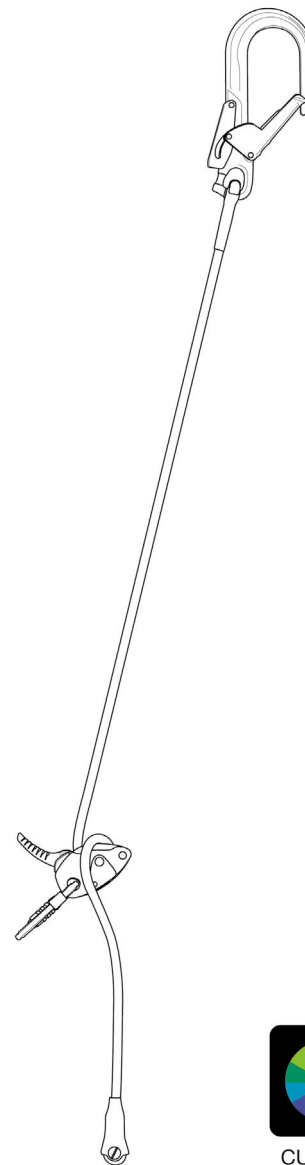

Petzl Custom can customize a work-positioning lanyard from the GRILLON range. You can choose the type of rope (standard or high-strength), the color, and the length (up to 20 meters). You can also choose the color of the device. The lanyard can be equipped with connectors for attachment to the harness or for the end. The GRILLON CUSTOM lanyard is packaged individually for a ready-to-go solution.

Rope length

Option to order a rope of a specified length, up to 20 meters (in 50-centimeter increments between 1 and 5 meters, and by the meter for 5 to 20 meters).

Color of descender

End connector

Option to choose and install an anchor connector.

- Without

-  HOOK EUR

-  HOOK INTER

-  EASHOOK OPEN

-  EASHOOK OPEN black

-  MGO 60 INTER

-  MGO 60 OPEN

Harness connector

Option to choose and install a connector for attachment to the harness.

- Without

-  OK TRIACT-LOCK + CAPTIV

-  OK TRIACT-LOCK black + CAPTIV

-  Bm'D TRIACT-LOCK + CAPTIV

-  Bm'D TRIACT-LOCK black + CAPTIV