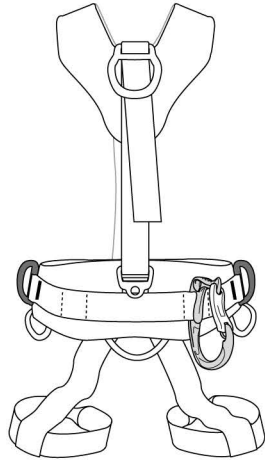

EN

Tool holder accessory

Warning - danger of death: do not use a CARITOOL to tie in or tether yourself. The CARITOOL is not a connector. This product is not personal protective equipment (PPE).

Do not place the CARITOOL too close to the tie-in points of your harness, in order to avoid any confusion during use.