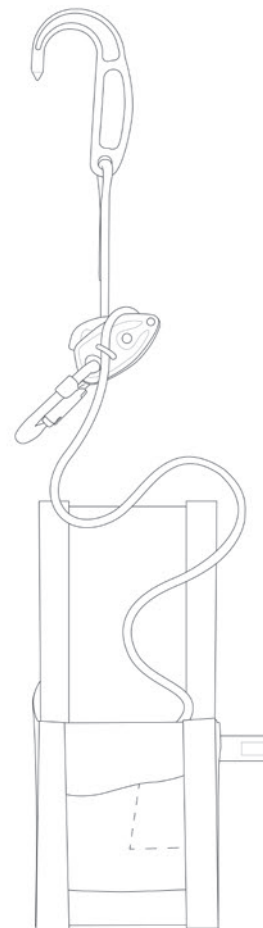

CUSTOMIZATION
REQUEST

EXO CUSTOM

Access
the
inaccessible®

Rope color

Black

Beige

Rope length

5 to 150 meters: in 5-meter increments between 5 and 50 meters; and in 10-meter increments between 50 and 150 meters

EASHOOK OPEN black

Harness connector

Option to choose and install a connector for attachment to the harness (color and gate orientation).

Am'D TWIST-LOCK black + CAPTIV
Left-handed opening

Am'D TRIACT-LOCK + CAPTIV
Right-handed opening

Am'D TRIACT-LOCK black + CAPTIV
Right-handed opening

Packaging options

- Without bag
Option available for all kits and mandatory for rope lengths between 40 and 75 meters

EXO Bag

EXO Bag black

Professional bag:

Please fill out a form for each desired configuration.

D030XYXX EXO CUSTOM

Rope length	-		From 5 to 150 meters. In 5-meter increments between 5 and 30 meters; and in 10-meter increments between 50 and 150 meters.	—
Rope color	01		Black	<input type="checkbox"/>
	02		Beige	<input type="checkbox"/>
Descender	01		EXO AP red With anti-panic function and integrated closed brake	<input type="checkbox"/>
	02		EXO black Without anti-panic function and with open brake	<input type="checkbox"/>
Anchor connector	01		Am'D TRIACT-LOCK + CAPTIV	<input type="checkbox"/>
	02		Am'D TRIACT-LOCK black + CAPTIV	<input type="checkbox"/>
	03		HOOK Anchor Hook	<input type="checkbox"/>
	04		EASHOOK OPEN black	<input type="checkbox"/>
Harness connector	01		Am'D TWIST-LOCK black connector with left-handed opening + CAPTIV	<input type="checkbox"/>
	02		Am'D TRIACT-LOCK connector with left-handed opening + CAPTIV	<input type="checkbox"/>
	03		Am'D TRIACT-LOCK black connector with right-handed opening + CAPTIV	<input type="checkbox"/>