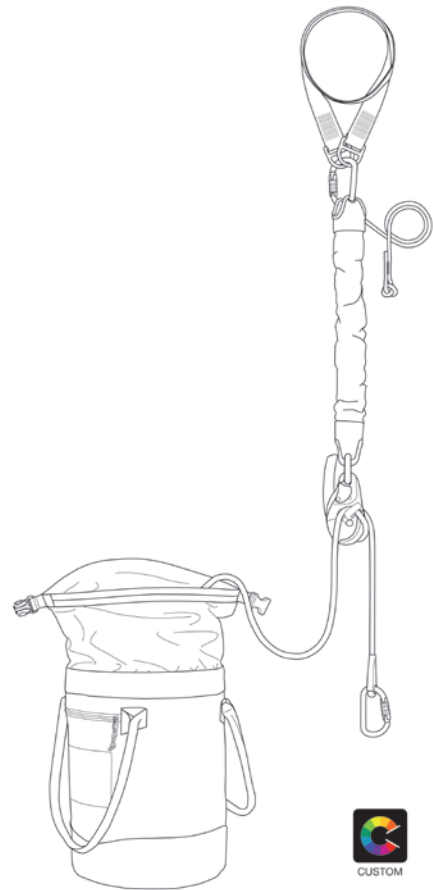

Petzl Custom allows you to customize a JAG RESCUE KIT. Choice of color and length are offered for the AXIS 11 mm rope, from 10 to 185 meters. You can also choose anchor type, haul kit length, and either the I'D S or I'D EVAC self-braking descender with anti-panic function. The kit is delivered in a bag that corresponds to the selected rope length for a ready-to-go solution.

CUSTOMIZATION REQUEST

JAG RESCUE KIT CUSTOM

Access
the
inaccessible®

Rope color

Rope length

In one-meter increments, from 10 to 185 meters

Rope-end sewn termination 1

White sewn termination (mandatory)

Rope-end sewn termination 2

Red sewn termination (mandatory)

Anchor

Without anchor or with

Haul kit

Am'D TRIACT-LOCK

JAG SYSTEM 1 m or 2 m

RING OPEN

Rope-end connector

Am'D TRIACT-LOCK (mandatory)

Packaging options

BUCKET 15 red

BUCKET 30 red

BUCKET 45 red

Request a Quote

Company name: