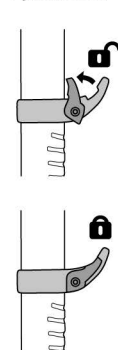

SUM'TEC

CE 0082 UK CA UIAA

(EN) Ice axe for technical mountaineering
(FR) Piolet alpinisme technique

470 g

55 cm

Accessories Accessoires

Adze / Hammer
Panne / Marteau U19 PAN U19 MAR

Lightweight hammer
Mini marteau U19 MLT

DRY pick
Lame DRY U19 DRY - Type 2

PUR'ICE pick
Lame PUR'ICE U21 PUR - Type 1

2 pick weights + 1 bolt
2 masselottes + 1 vis U21600

Spare parts Pièces de rechange

Adze / Hammer
Panne / Marteau U19 PAN U19 MAR

TRIGREST U016AA00

ICE pick
Lame ICE U19 ICE - Type 2

Head fitting Montage de la tête

TRIGREST

Preparation
Préparation

Pick weights Masselottes

Adjustment Ajustement

Positioning Positionnement