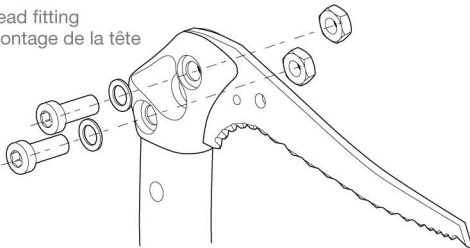

SUM'TEC

CE 0082 UK CA UIAA

(EN) Ice axe for technical mountaineering
(FR) Piolet alpinisme technique

470 g

55 cm

Accessories Accessoires

Adze / Hammer
Panne / Marteau U19 PAN U19 MAR

Lightweight hammer
Mini marteau U19 MLT

DRY pick
Lame DRY U19 DRY - Type 2

PUR'ICE pick
Lame PUR'ICE U21 PUR - Type 1

2 pick weights + 1 bolt
2 masselottes + 1 vis U21600

Spare parts Pièces de rechange

Adze / Hammer
Panne / Marteau U19 PAN U19 MAR

TRIGREST U016AA00

ICE pick
Lame ICE U19 ICE - Type 2

Head fitting Montage de la tête

TRIGREST

Preparation
Préparation

Pick weights Masselottes

Adjustment Ajustement

Positioning Positionnement