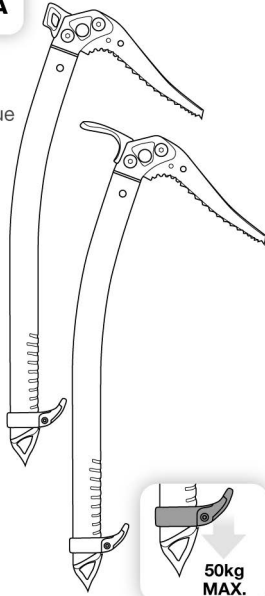

SUM'TEC

CE 0082 UK CA UIAA

(EN) Ice axe for technical mountaineering
(FR) Piolet alpinisme technique

470 g

55 cm

Accessories Accessoires

Adze / Hammer
Panne / Marteau U19 PAN U19 MAR

Lightweight hammer
Mini marteau U19 MLT

DRY pick
Lame DRY U19 DRY - Type 2

PUR'ICE pick
Lame PUR'ICE U21 PUR - Type 1

2 pick weights + 1 bolt
2 masselottes + 1 vis U21600

Spare parts Pièces de rechange

Adze / Hammer
Panne / Marteau U19 PAN U19 MAR

TRIGREST U016AA00

ICE pick
Lame ICE U19 ICE - Type 2

Head fitting Montage de la tête

TRIGREST

Preparation
Préparation

Pick weights Masselottes

Adjustment Ajustement

Positioning Positionnement