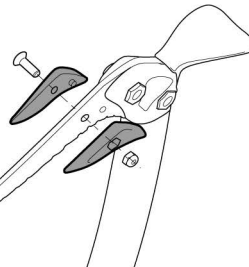

SUM'TEC

CE 0082 UK CA UIAA

(EN) Ice axe for technical mountaineering
(FR) Piolet alpinisme technique

470 g

55 cm

Accessories Accessoires

Adze / Hammer
Panne / Marteau U19 PAN U19 MAR

Lightweight hammer
Mini marteau U19 MLT

DRY pick
Lame DRY U19 DRY - Type 2

PUR'ICE pick
Lame PUR'ICE U21 PUR - Type 1

2 pick weights + 1 bolt
2 masselottes + 1 vis U21600

Spare parts Pièces de rechange

Adze / Hammer
Panne / Marteau U19 PAN U19 MAR

TRIGREST U016AA00

ICE pick
Lame ICE U19 ICE - Type 2

Head fitting Montage de la tête

TRIGREST

Preparation
Préparation

Pick weights Masselottes

Adjustment Ajustement

Positioning Positionnement