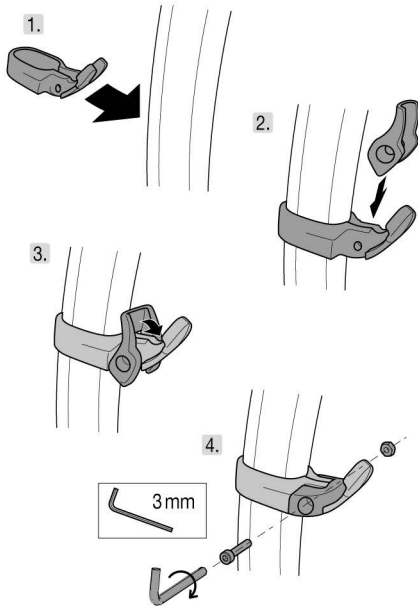

TRIGREST U016AA00

ICE pick
Lame ICE U19 ICE - Type 2

Head fitting Montage de la tête

TRIGREST

Preparation
Préparation

Pick weights Masselottes

Adjustment Ajustement

Positioning Positionnement