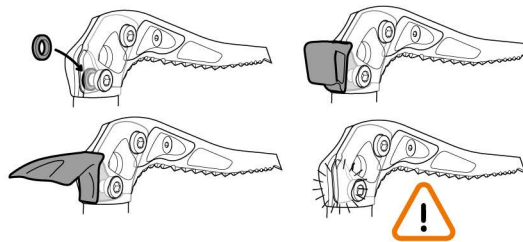

SUM'TEC

CE 0082 UK CA UIAA

(EN) Ice axe for technical mountaineering
(FR) Piolet alpinisme technique

470 g

55 cm

Accessories Accessoires

Adze / Hammer
Panne / Marteau U19 PAN U19 MAR

Lightweight hammer
Mini marteau U19 MLT

DRY pick
Lame DRY U19 DRY - Type 2

PUR'ICE pick
Lame PUR'ICE U21 PUR - Type 1

2 pick weights + 1 bolt
2 masselottes + 1 vis U21600

Spare parts Pièces de rechange

Adze / Hammer
Panne / Marteau U19 PAN U19 MAR

TRIGREST U016AA00

ICE pick
Lame ICE U19 ICE - Type 2

Head fitting Montage de la tête

TRIGREST

Preparation
Préparation

Pick weights Masselottes

Adjustment Ajustement

Positioning Positionnement