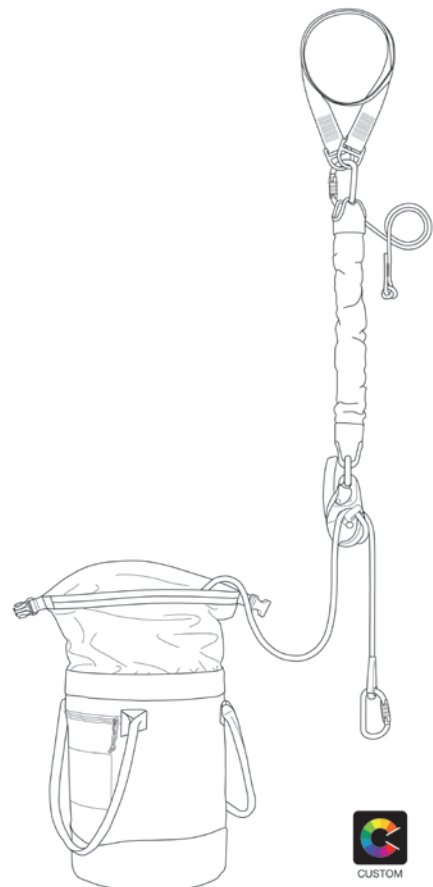

Petzl Custom allows you to customize a JAG RESCUE KIT. Choice of color and length are offered for the AXIS 11 mm rope, from 10 to 185 meters. You can also choose anchor type, haul kit length, and either the I'D S or I'D EVAC self-braking descender with anti-panic function. The kit is delivered in a bag that corresponds to the selected rope length for a ready-to-go solution.

Rope-end sewn termination 2

Red sewn termination (mandatory)

Anchor

Without anchor or with

Anchor connector

Haul kit

Descender

- I'D EVAC
Closed system I'D EVAC descender with RING OPEN (+ closed brake)

- I'D S
Closed system I'D S descender with RING OPEN (+ closed brake)

- I'D EVAC + Am'D TRIACT-LOCK
Closed system I'D EVAC descender with Am'D connector (+ closed brake)

- I'D S + Am'D TRIACT-LOCK
Closed system I'D S descender with Am'D connector (+ closed brake)