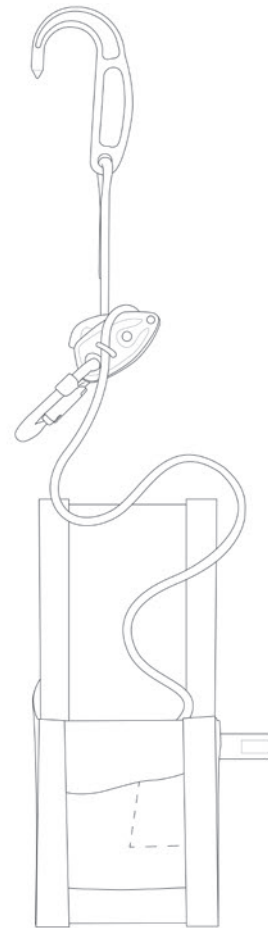

CUSTOMIZATION  
REQUEST

EXO CUSTOM

Access  
the  
inaccessible®

Rope color

Black

Beige

Rope length

5 to 150 meters: in 5-meter increments between 5 and 50 meters; and in 10-meter increments between 50 and 150 meters

EASHOOK OPEN black

Harness connector

Option to choose and install a connector for attachment to the harness (color and gate orientation).

Am'D TWIST-LOCK black + CAPTIV  
Left-handed opening

Am'D TRIACT-LOCK + CAPTIV  
Right-handed opening

Am'D TRIACT-LOCK black + CAPTIV  
Right-handed opening

Packaging options

-

Without bag

Option available for all kits and mandatory for rope lengths between 40 and 75 meters

EXO Bag

EXO Bag black

Professional bag: