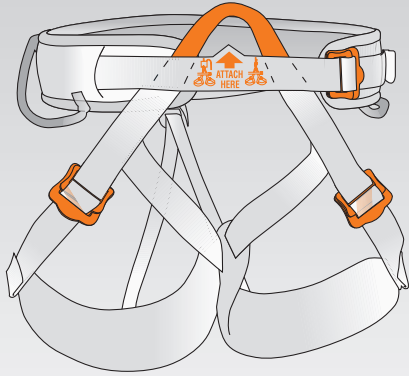

3 year guarantee
Patented

Product Information

ASPIR

C24

cm	0	1	2
A	53 → 72	68 → 94	86 → 110
B	40 → 58	48 → 62	57 → 70
	400 g	430 g	435 g