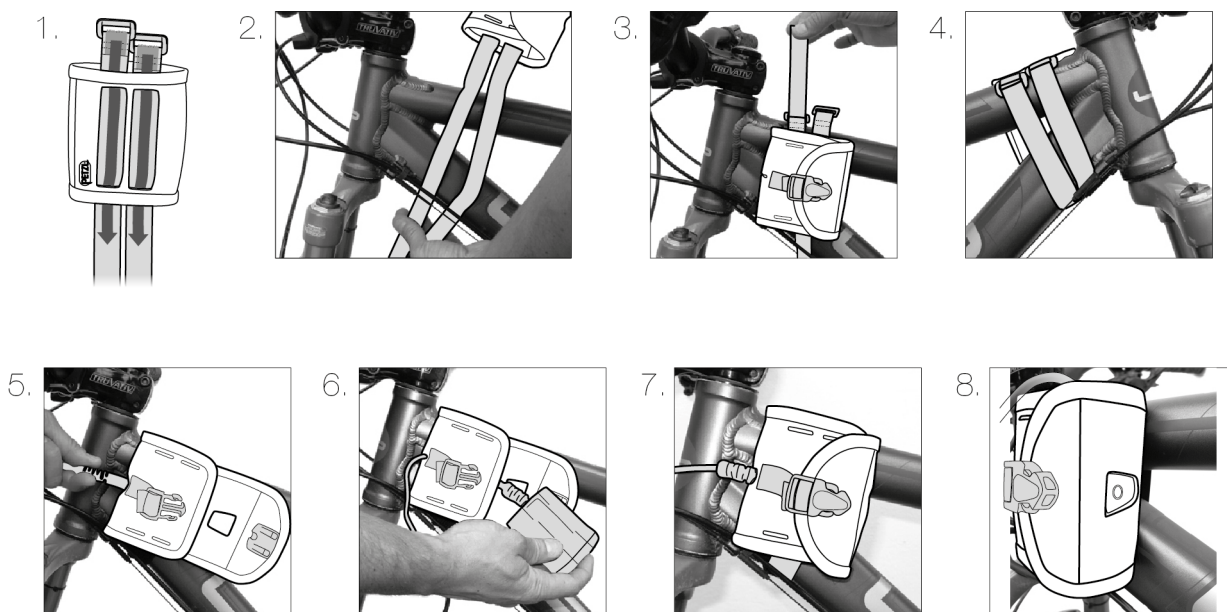

Configuration 1