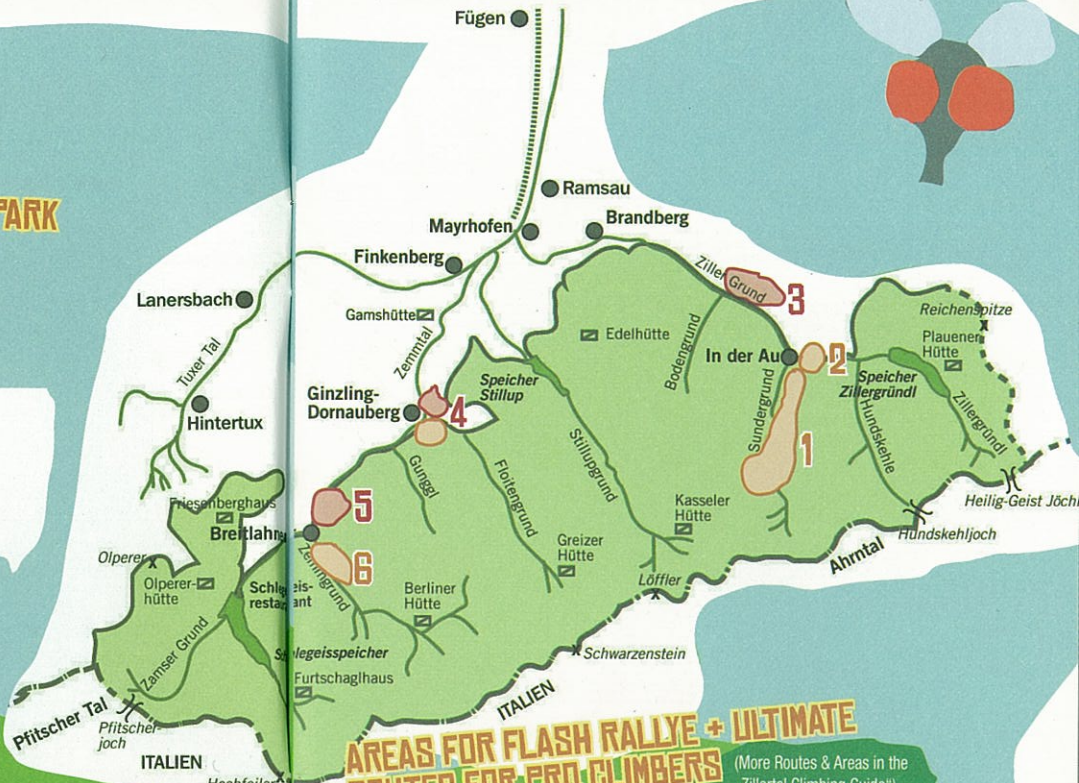

# ZILLERTAL

**PETZL**  
**ROC TRIP**

HOSTED BY THE CITY OF MAYRHOFEN

23-27  
JULY 2008

BEN  
BEAT

 Marmot

  
Naturpark  
Zillertal Alpen

  
CEAV  
Club Escalade  
Zillertal

## AREAS FOR FLASH RALLYE + ULTIMATE ROUTES FOR PRO CLIMBERS

(More Routes & Areas in the  
„Zillertal Climbing Guide“)

- 1 SUNDERGRUND [B]
- 2 ZILLERGRUND WALD [B]
- 3 SCHWARZE WAND [R]
- 4 BERGSTATION [R] / NASENWAND [R] / GINZLING WALD [B]
- 5 EWIGE JAGDGRÜNDE [R]
- 6 BREITLAHNER WALD [B]